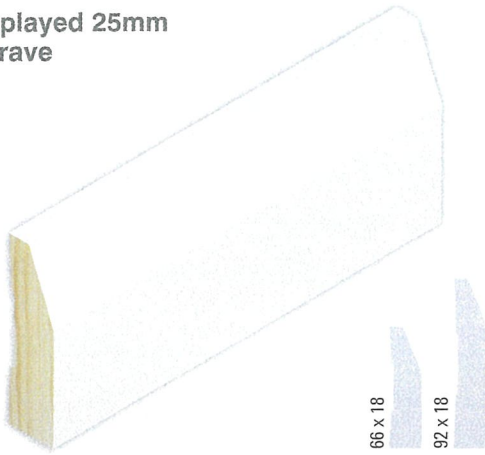

Architraves and Skirtings

	Product	Size	Profile Pack	Approx. Size/Length
Bullnose Architrave	FJ04211BNP	42 x 11	Bullnose	408/5.4
	FJ06611BNP	66 x 11	Bullnose	264/5.4
	FJ06618BNP	66 x 18	Bullnose*	165/5.4
	FJ09218BNP	92 x 18	Bullnose*	120/5.4
Splayed/Bevelled Architrave	FJ04211SP	42 x 11	Splayed	408/5.4
	FJ06611SP	66 x 11	Splayed	264/5.4
	FJ04218BEP	42 x 18	Bevelled	255/5.4
	FJ06618BEP	66 x 18	Bevelled*	165/5.4
	FJ09218BEP	92 x 18	Bevelled*	120/5.4
Half Splayed 25mm Architrave	FJ06618HSP	66 x 18	Half Splayed 25mm*	165/5.4
	FJ09218HSP	92 x 18	Half Splayed 25mm*	120/5.4
Half Splayed 3 Architrave	FJ04211HS3P	42 x 11	Half Splayed 3	408/5.4
	FJ06611HS3P	66 x 11	Half Splayed 3	264/5.4
Half Splayed 33mm Architrave	FJ06618HS2P	66 x 18	Half Splayed 33mm*	165/5.4
	FJ09218HS2P	92 x 18	Half Splayed 33mm*	120/5.4
	FJ13818HS2P	138 x 18	Half Splayed 33mm*	75/5.4
Australian Colonial Architrave	FJ06618ACP	66 x 18	Australian Colonial	165/5.4
	FJ09218ACP	92 x 18	Australian Colonial	120/5.4
	FJ13818ACP	138 x 18	Australian Colonial	75/5.4
Colonial Architrave	FJ04211CP	42 x 11	Colonial	408/5.4
	FJ06611CP	66 x 11	Colonial	264/5.4
Colonial 2 Architrave	FJ04211C2P	42 x 11	Colonial 2	408/5.4
	FJ06611C2P	66 x 11	Colonial 2	264/5.4
Pencil Round Architrave	FJ06618PRP	66 x 18	Pencil Round	165/5.4

* Special order profiles only – please contact the Queensland sales office to confirm price and availability.

Bullnose Architrave

Splayed/Bevelled Architrave

Pencil Round Architrave

**Half Splayed 25mm
Architrave**

**Australian Colonial
Architrave**

**Half Splayed 33mm
Architrave**

**Colonial
Architrave**

**Half Splayed 3
Architrave**

**Colonial 2
Architrave**