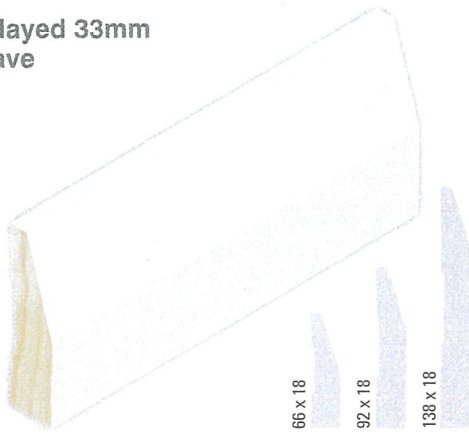

Architraves and Skirtings

	Product	Size	Profile Pack	Approx. Size/Length
Bullnose Architrave	FJ04211BNP	42 x 11	Bullnose	408/5.4
	FJ06611BNP	66 x 11	Bullnose	264/5.4
	FJ06618BNP	66 x 18	Bullnose*	165/5.4
	FJ09218BNP	92 x 18	Bullnose*	120/5.4
Splayed/Bevelled Architrave	FJ04211SP	42 x 11	Splayed	408/5.4
	FJ06611SP	66 x 11	Splayed	264/5.4
	FJ04218BEP	42 x 18	Bevelled	255/5.4
	FJ06618BEP	66 x 18	Bevelled*	165/5.4
	FJ09218BEP	92 x 18	Bevelled*	120/5.4
Half Splayed 25mm Architrave	FJ06618HSP	66 x 18	Half Splayed 25mm*	165/5.4
	FJ09218HSP	92 x 18	Half Splayed 25mm*	120/5.4
Half Splayed 3 Architrave	FJ04211HS3P	42 x 11	Half Splayed 3	408/5.4
	FJ06611HS3P	66 x 11	Half Splayed 3	264/5.4
Half Splayed 33mm Architrave	FJ06618HS2P	66 x 18	Half Splayed 33mm*	165/5.4
	FJ09218HS2P	92 x 18	Half Splayed 33mm*	120/5.4
	FJ13818HS2P	138 x 18	Half Splayed 33mm*	75/5.4
Australian Colonial Architrave	FJ06618ACP	66 x 18	Australian Colonial	165/5.4
	FJ09218ACP	92 x 18	Australian Colonial	120/5.4
	FJ13818ACP	138 x 18	Australian Colonial	75/5.4
Colonial Architrave	FJ04211CP	42 x 11	Colonial	408/5.4
	FJ06611CP	66 x 11	Colonial	264/5.4
Colonial 2 Architrave	FJ04211C2P	42 x 11	Colonial 2	408/5.4
	FJ06611C2P	66 x 11	Colonial 2	264/5.4
Pencil Round Architrave	FJ06618PRP	66 x 18	Pencil Round	165/5.4

* Special order profiles only – please contact the Queensland sales office to confirm price and availability.

Bullnose Architrave

Splayed/Bevelled Architrave

Pencil Round Architrave

**Half Splayed 25mm
Architrave**

**Australian Colonial
Architrave**

**Half Splayed 33mm
Architrave**

**Colonial
Architrave**

**Half Splayed 3
Architrave**

**Colonial 2
Architrave**