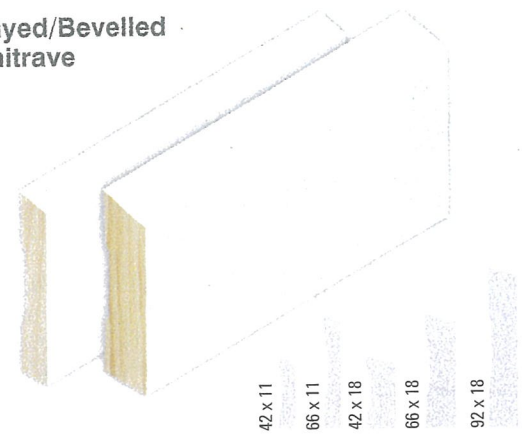

Architraves and Skirtings

	Product	Size	Profile Pack	Approx. Size/Length
Bullnose Architrave	FJ04211BNP	42 x 11	Bullnose	408/5.4
	FJ06611BNP	66 x 11	Bullnose	264/5.4
	FJ06618BNP	66 x 18	Bullnose*	165/5.4
	FJ09218BNP	92 x 18	Bullnose*	120/5.4
Splayed/Bevelled Architrave	FJ04211SP	42 x 11	Splayed	408/5.4
	FJ06611SP	66 x 11	Splayed	264/5.4
	FJ04218BEP	42 x 18	Bevelled	255/5.4
	FJ06618BEP	66 x 18	Bevelled*	165/5.4
	FJ09218BEP	92 x 18	Bevelled*	120/5.4
Half Splayed 25mm Architrave	FJ06618HSP	66 x 18	Half Splayed 25mm*	165/5.4
	FJ09218HSP	92 x 18	Half Splayed 25mm*	120/5.4
Half Splayed 3 Architrave	FJ04211HS3P	42 x 11	Half Splayed 3	408/5.4
	FJ06611HS3P	66 x 11	Half Splayed 3	264/5.4
Half Splayed 33mm Architrave	FJ06618HS2P	66 x 18	Half Splayed 33mm*	165/5.4
	FJ09218HS2P	92 x 18	Half Splayed 33mm*	120/5.4
	FJ13818HS2P	138 x 18	Half Splayed 33mm*	75/5.4
Australian Colonial Architrave	FJ06618ACP	66 x 18	Australian Colonial	165/5.4
	FJ09218ACP	92 x 18	Australian Colonial	120/5.4
	FJ13818ACP	138 x 18	Australian Colonial	75/5.4
Colonial Architrave	FJ04211CP	42 x 11	Colonial	408/5.4
	FJ06611CP	66 x 11	Colonial	264/5.4
Colonial 2 Architrave	FJ04211C2P	42 x 11	Colonial 2	408/5.4
	FJ06611C2P	66 x 11	Colonial 2	264/5.4
Pencil Round Architrave	FJ06618PRP	66 x 18	Pencil Round	165/5.4

* Special order profiles only – please contact the Queensland sales office to confirm price and availability.

Bullnose Architrave

Splayed/Bevelled Architrave

Pencil Round Architrave

**Half Splayed 25mm
Architrave**