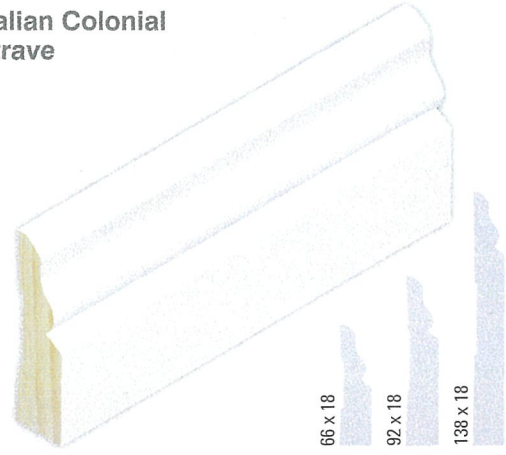

Architraves and Skirtings

	Product	Size	Profile Pack	Approx. Size/Length
Bullnose Architrave	FJ04211BNP	42 x 11	Bullnose	408/5.4
	FJ06611BNP	66 x 11	Bullnose	264/5.4
	FJ06618BNP	66 x 18	Bullnose*	165/5.4
	FJ09218BNP	92 x 18	Bullnose*	120/5.4
Splayed/Bevelled Architrave	FJ04211SP	42 x 11	Splayed	408/5.4
	FJ06611SP	66 x 11	Splayed	264/5.4
	FJ04218BEP	42 x 18	Bevelled	255/5.4
	FJ06618BEP	66 x 18	Bevelled*	165/5.4
	FJ09218BEP	92 x 18	Bevelled*	120/5.4
Half Splayed 25mm Architrave	FJ06618HSP	66 x 18	Half Splayed 25mm*	165/5.4
	FJ09218HSP	92 x 18	Half Splayed 25mm*	120/5.4
Half Splayed 3 Architrave	FJ04211HS3P	42 x 11	Half Splayed 3	408/5.4
	FJ06611HS3P	66 x 11	Half Splayed 3	264/5.4
Half Splayed 33mm Architrave	FJ06618HS2P	66 x 18	Half Splayed 33mm*	165/5.4
	FJ09218HS2P	92 x 18	Half Splayed 33mm*	120/5.4
	FJ13818HS2P	138 x 18	Half Splayed 33mm*	75/5.4
Australian Colonial Architrave	FJ06618ACP	66 x 18	Australian Colonial	165/5.4
	FJ09218ACP	92 x 18	Australian Colonial	120/5.4
	FJ13818ACP	138 x 18	Australian Colonial	75/5.4
Colonial Architrave	FJ04211CP	42 x 11	Colonial	408/5.4
	FJ06611CP	66 x 11	Colonial	264/5.4
Colonial 2 Architrave	FJ04211C2P	42 x 11	Colonial 2	408/5.4
	FJ06611C2P	66 x 11	Colonial 2	264/5.4
Pencil Round Architrave	FJ06618PRP	66 x 18	Pencil Round	165/5.4

* Special order profiles only – please contact the Queensland sales office to confirm price and availability.

Bullnose Architrave

Splayed/Bevelled Architrave

Pencil Round Architrave

**Half Splayed 25mm
Architrave**

**Australian Colonial
Architrave**

**Half Splayed 33mm
Architrave**

**Colonial
Architrave**

**Half Splayed 3
Architrave**

**Colonial 2
Architrave**