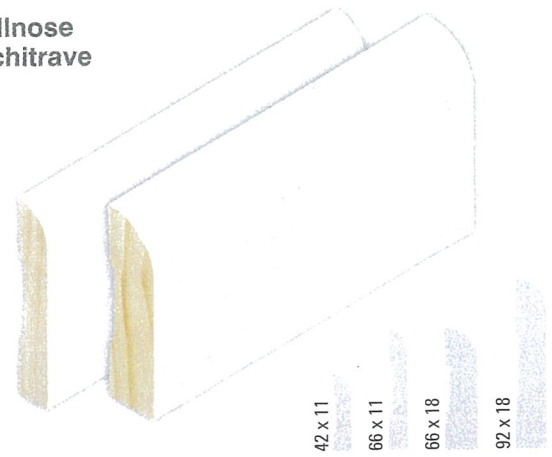

Profiles and Availability

Select from our range of contemporary and traditional mouldings to frame the fit-out of your project. Straight line profiles such as the Bevelled, Half Splayed 2 and Dressed All Round mouldings are solutions to impart modern design during fit out. Similarly, renovations that require conventional moulding solutions, can be finished using traditional profiles from the range including such as Australian Colonial, Lambs Tongue and Bullnose.

Architraves and Skirtings

	Product	Size	Profile Pack	Approx. Size/Length
Bullnose Architrave	FJ04211BNP	42 x 11	Bullnose	408/5.4
	FJ06611BNP	66 x 11	Bullnose	264/5.4
	FJ06618BNP	66 x 18	Bullnose*	165/5.4
	FJ09218BNP	92 x 18	Bullnose*	120/5.4
Splayed/Bevelled Architrave	FJ04211SP	42 x 11	Splayed	408/5.4
	FJ06611SP	66 x 11	Splayed	264/5.4
	FJ04218BEP	42 x 18	Bevelled	255/5.4
	FJ06618BEP	66 x 18	Bevelled*	165/5.4
	FJ09218BEP	92 x 18	Bevelled*	120/5.4
Half Splayed 25mm Architrave	FJ06618HSP	66 x 18	Half Splayed 25mm*	165/5.4
	FJ09218HSP	92 x 18	Half Splayed 25mm*	120/5.4
Half Splayed 3 Architrave	FJ04211HS3P	42 x 11	Half Splayed 3	408/5.4
	FJ06611HS3P	66 x 11	Half Splayed 3	264/5.4
Half Splayed 33mm Architrave	FJ06618HS2P	66 x 18	Half Splayed 33mm*	165/5.4
	FJ09218HS2P	92 x 18	Half Splayed 33mm*	120/5.4
	FJ13818HS2P	138 x 18	Half Splayed 33mm*	75/5.4
Australian Colonial Architrave	FJ06618ACP	66 x 18	Australian Colonial	165/5.4
	FJ09218ACP	92 x 18	Australian Colonial	120/5.4
	FJ13818ACP	138 x 18	Australian Colonial	75/5.4
Colonial Architrave	FJ04211CP	42 x 11	Colonial	408/5.4
	FJ06611CP	66 x 11	Colonial	264/5.4
Colonial 2 Architrave	FJ04211C2P	42 x 11	Colonial 2	408/5.4
	FJ06611C2P	66 x 11	Colonial 2	264/5.4
Pencil Round Architrave	FJ06618PRP	66 x 18	Pencil Round	165/5.4

* Special order profiles only – please contact the Queensland sales office to confirm price and availability.

Bullnose Architrave

Splayed/Bevelled Architrave

Pencil Round Architrave

**Half Splayed 25mm
Architrave**