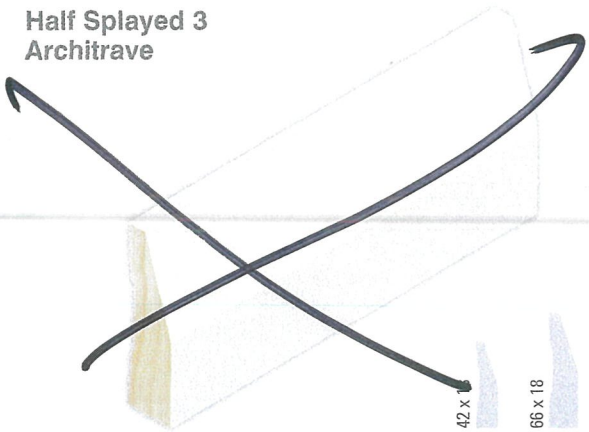

Architraves and Skirtings

	Product	Size	Profile Pack	Approx. Size/Length
Bullnose Architrave	FJ04211BNP	42 x 11	Bullnose	408/5.4
	FJ06611BNP	66 x 11	Bullnose	264/5.4
	FJ06618BNP	66 x 18	Bullnose*	165/5.4
	FJ09218BNP	92 x 18	Bullnose*	120/5.4
Splayed/Bevelled Architrave	FJ04211SP	42 x 11	Splayed	408/5.4
	FJ06611SP	66 x 11	Splayed	264/5.4
	FJ04218BEP	42 x 18	Bevelled	255/5.4
	FJ06618BEP	66 x 18	Bevelled*	165/5.4
	FJ09218BEP	92 x 18	Bevelled*	120/5.4
Half Splayed 25mm Architrave	FJ06618HSP	66 x 18	Half Splayed 25mm*	165/5.4
	FJ09218HSP	92 x 18	Half Splayed 25mm*	120/5.4
Half Splayed 3 Architrave	FJ04211HS3P	42 x 11	Half Splayed 3	408/5.4
	FJ06611HS3P	66 x 11	Half Splayed 3	264/5.4
Half Splayed 33mm Architrave	FJ06618HS2P	66 x 18	Half Splayed 33mm*	165/5.4
	FJ09218HS2P	92 x 18	Half Splayed 33mm*	120/5.4
	FJ13818HS2P	138 x 18	Half Splayed 33mm*	75/5.4
Australian Colonial Architrave	FJ06618ACP	66 x 18	Australian Colonial	165/5.4
	FJ09218ACP	92 x 18	Australian Colonial	120/5.4
	FJ13818ACP	138 x 18	Australian Colonial	75/5.4
Colonial Architrave	FJ04211CP	42 x 11	Colonial	408/5.4
	FJ06611CP	66 x 11	Colonial	264/5.4
Colonial 2 Architrave	FJ04211C2P	42 x 11	Colonial 2	408/5.4
	FJ06611C2P	66 x 11	Colonial 2	264/5.4
Pencil Round Architrave	FJ06618PRP	66 x 18	Pencil Round	165/5.4

**Australian Colonial
Architrave**

**Half Splayed 33mm
Architrave**

**Colonial
Architrave**

**Half Splayed 3
Architrave**

**Colonial 2
Architrave**