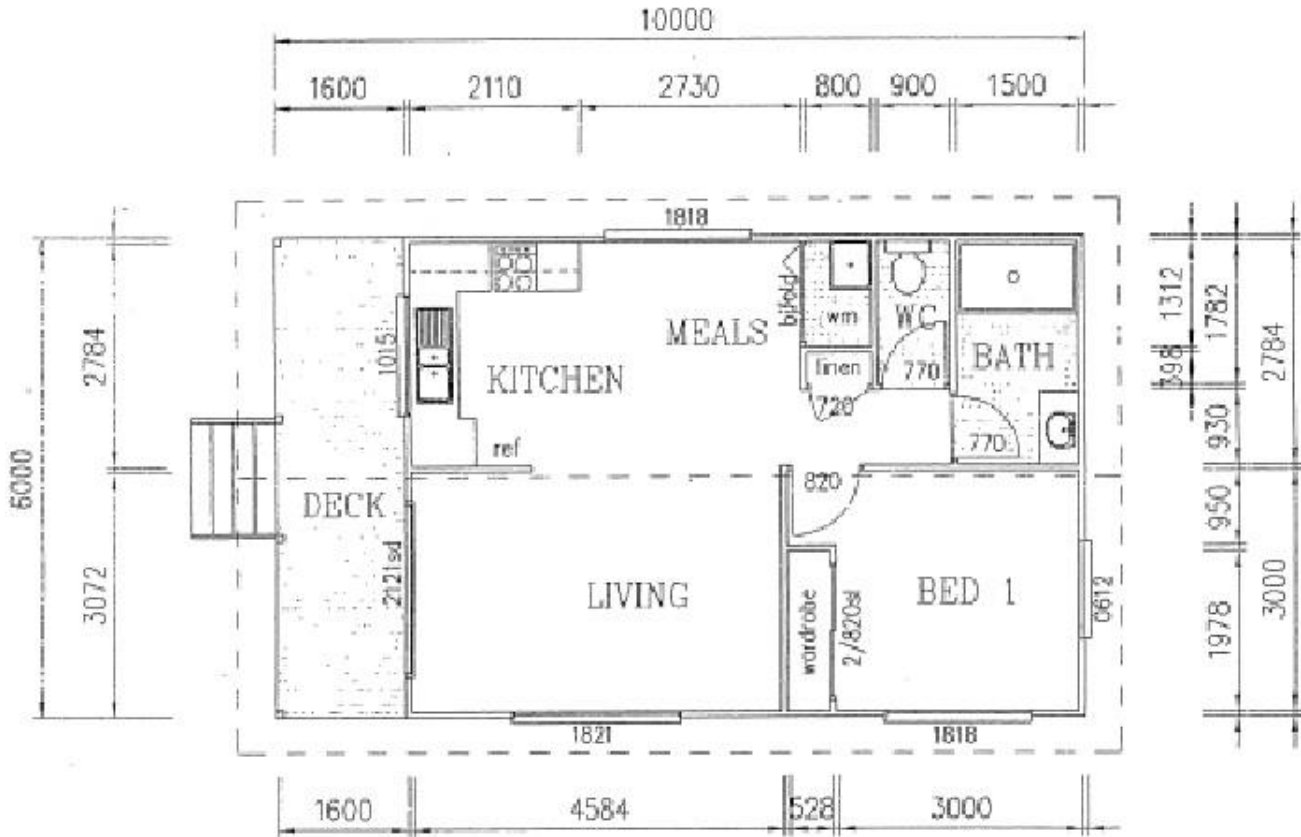

QBCC 1147795

ONE BEDROOM

SURRY 1

| m^2 50.4 | m^2 9.6 | m^2 60 | m^2 1 |

© Hassall Free Homes Pty Ltd 2019

| 1 | 0 | 1 |

- Steel sub-floor
- Termite Resistant Timber Frames
- Colourbond Gable Roof
- Energy Efficient
- Custom made kitchen
- Merbau decking
- deck under roofline
- Quality workmanship
- Fully insured
- 7 years structural warranty